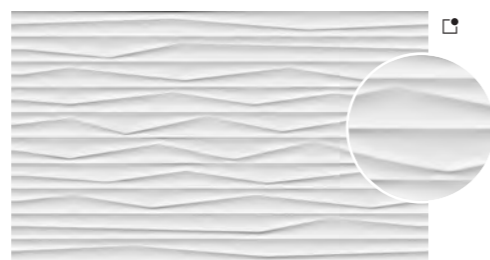

Whites

Ess. Rlv. Core Blanco 33,3x55

Ess. Peaks 25x70

Ess. Rois 25x70

Ess. Rlv. Sena Blanco 33,3x55

Ess. Rlv. Core Blanco 33,3x55

Ess. Rlv. Ardiden Blanco 33,3x55

Ess. Rlv. Luchon Blanco 33,3x55