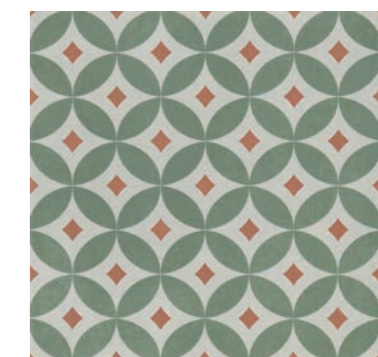

Living Between Design and DECORATION