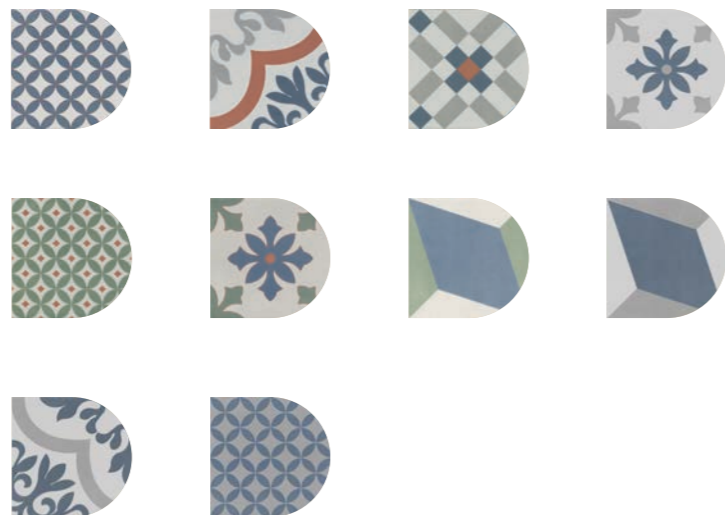

D 20

Gres porcellanato
Porcelain stoneware
20x20 cm / 8"x8"