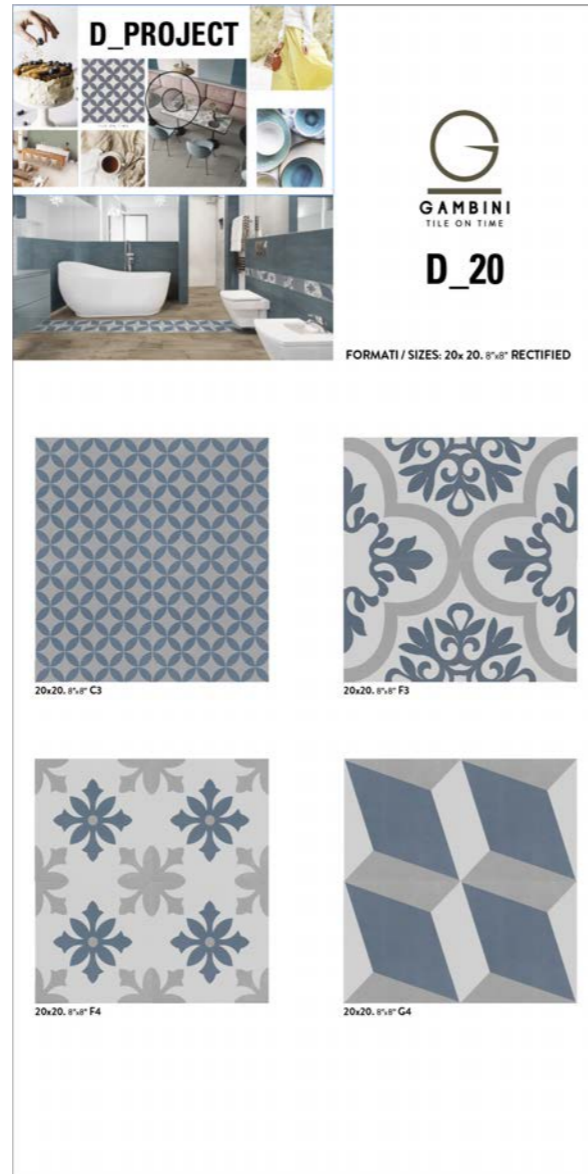

D_20 WARM Codici/Codes:
100,5x201 cm XGTOABAD2006
120x240 cm XGTOABAD2007