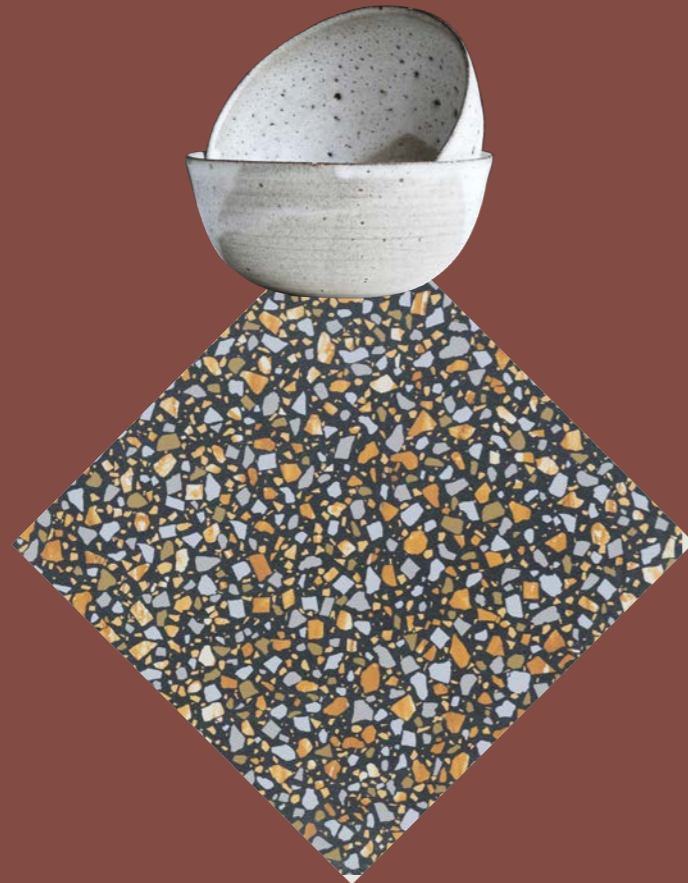

Contemporaneo e metropolitano un look urbano sinonimo di indipendenza ed eleganza. D_Lash Saffron terracotta 60x60 esalta lo spazio rendendolo iconico. Il tocco di colore cavern clay D2P g contribuisce a donare un carattere distintivo e unico all'ambiente. Finiture e arredi di tendenza esaltano lo stile moderno. Dettagli Gris Zinguè e Blanc Blanc 10x50,2 in sintonia visiva con il progetto per una versione D_Project dallo spirito cosmopolita.

Contemporary and metropolitan, an urban look synonymous with independence and elegance. D_Lash Saffron terracotta 60x60 enhances the space, making it iconic. The touch of cavern clay D2P g helps to give a distinctive, unique character to the environment. Trendy finishes and furnishings bring out the modern style. Gris Zinguè and Blanc Blanc 10x50.2 details in visual harmony with the project for a version of D_Project with a cosmopolitan spirit.

URBAN LIFE