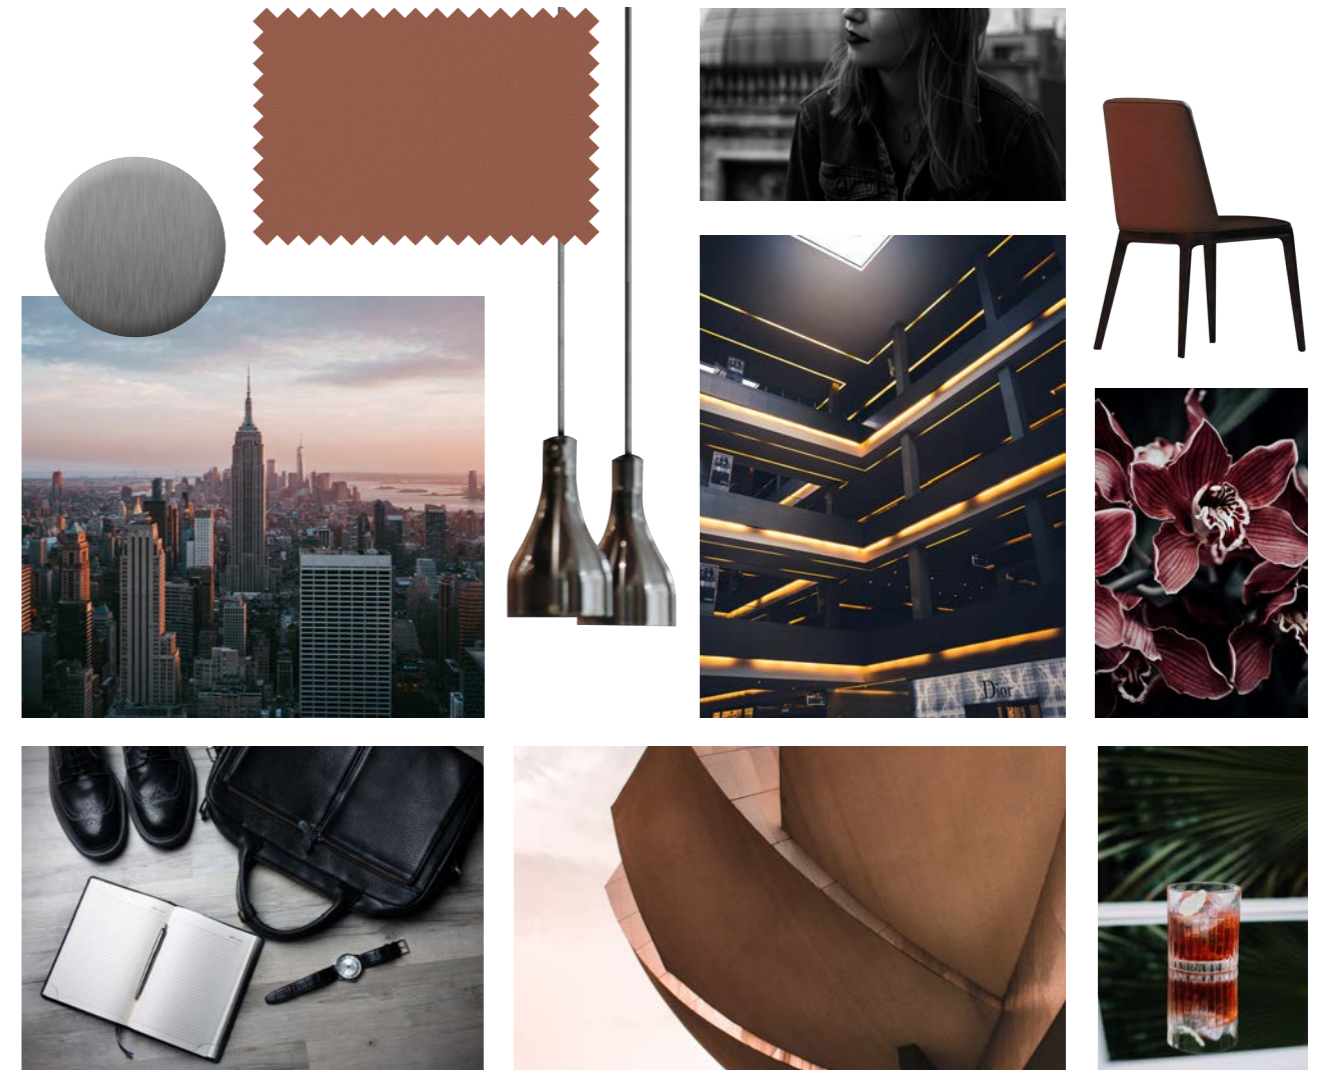

Contemporaneo e metropolitano un look urbano sinonimo di indipendenza ed eleganza. D_Lash Saffron terracotta 60x60 esalta lo spazio rendendolo iconico. Il tocco di colore cavern clay D2P g contribuisce a donare un carattere distintivo e unico all'ambiente. Finiture e arredi di tendenza esaltano lo stile moderno. Dettagli Gris Zinguè e Blanc Blanc 10x50,2 in sintonia visiva con il progetto per una versione D_Project dallo spirito cosmopolita.

Contemporary and metropolitan, an urban look synonymous with independence and elegance. D_Lash Saffron terracotta 60x60 enhances the space, making it iconic. The touch of cavern clay D2P g helps to give a distinctive, unique character to the environment. Trendy finishes and furnishings bring out the modern style. Gris Zinguè and Blanc Blanc 10x50.2 details in visual harmony with the project for a version of D_Project with a cosmopolitan spirit.

URBAN LIFE