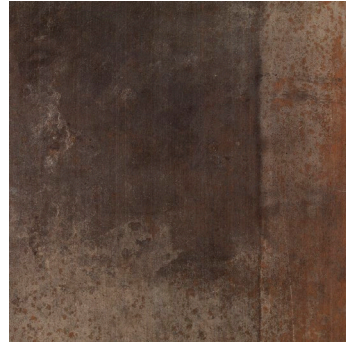

HEMISPHERE

+ plus
OUTDOOR PAVINGS

lagune 60x60 cm Rettificato . 24"x24" Rectified

EFFETTO METALLO

"Miscela armoniosa tra metallo e cemento. Hemisphere: originale, moderna e versatile.."

METAL EFFECT

"Harmonious mix between metal and cement. Hemisphere: original, modern and versatile."

gold

80x80 cm Rettificato
32"x32" Rectified

60x60 cm Rettificato
24"x24" Rectified

copper

80x80 cm Rettificato
32"x32" Rectified

60x60 cm Rettificato
24"x24" Rectified

copper 80x80 cm Rettificato . 32"x32" Rectified