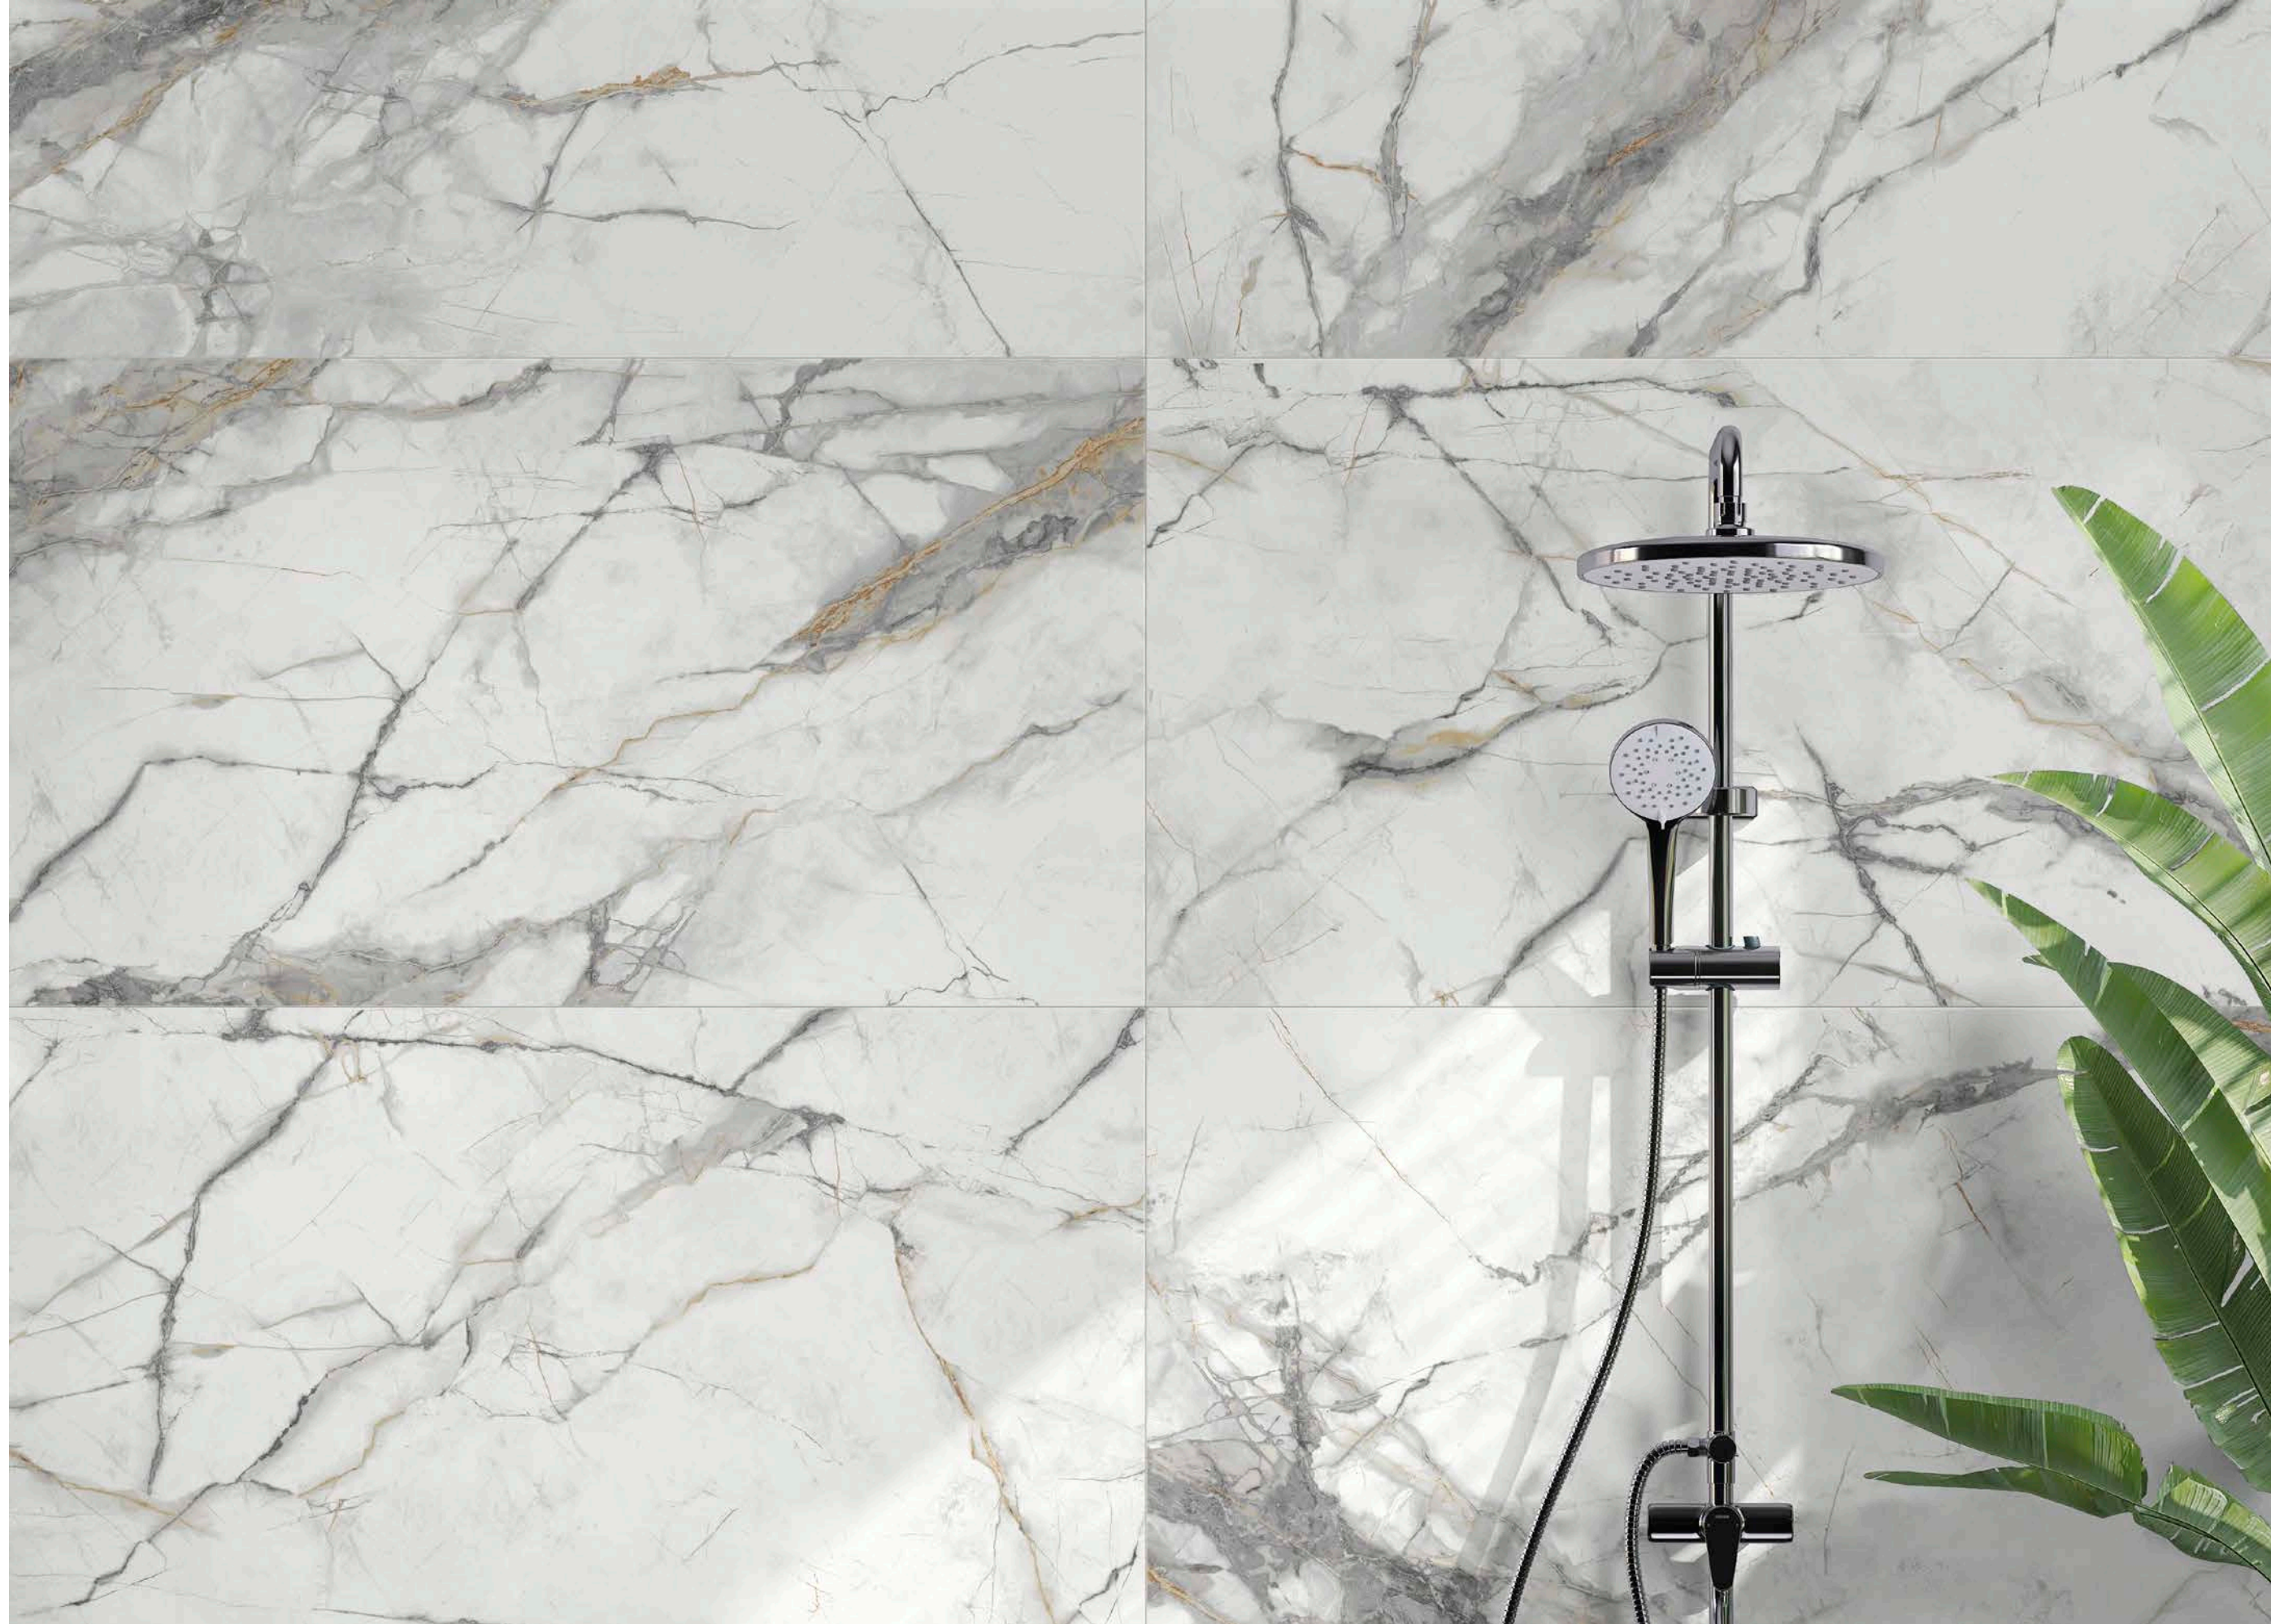

PRESTIGE

GRES PORCELLANATO RETTIFICATO COLORATO IN MASSA
RECTIFIED COLOURED BODY PORCELAIN STONEWARE

INVISIBLE GOLD

60x120 | 24"x48"

FLOOR

PRESTIGE | **VENDOME**

120x120 | 48"x48"

WALL