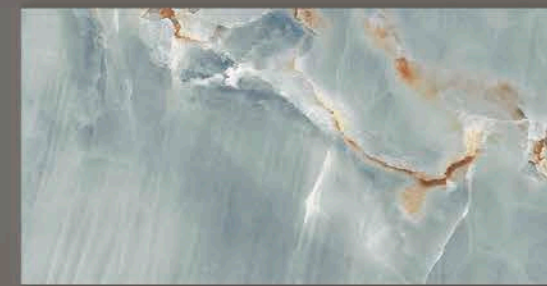

XCLUSIVE
CERAMICA
by **Batisk**