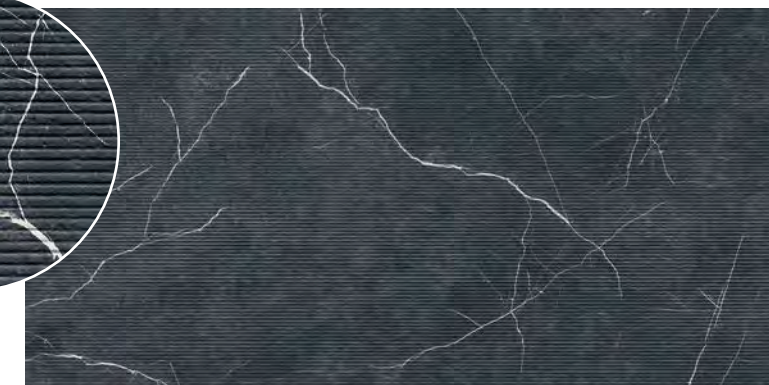

60x120 | 24"x48"
Struttura 3D | 3D Structure