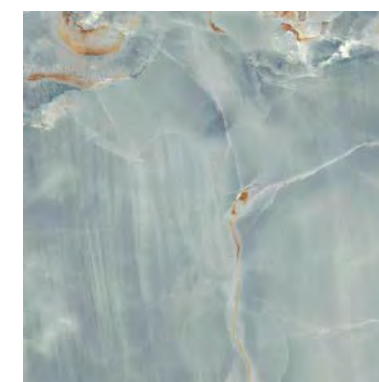

PRESTIGE

ONICE ACQUA

GRES PORCELLANATO RETTIFICATO COLORATO IN MASSA
RECTIFIED COLOURED BODY PORCELAIN STONEWARE

RETTIFICATO
RECTIFIED

60x120 | 24"x48"

30x60 | 12"x24"

60x60 | 24"x24"

60x120 | 24"x48"
Struttura 3D | 3D Structure