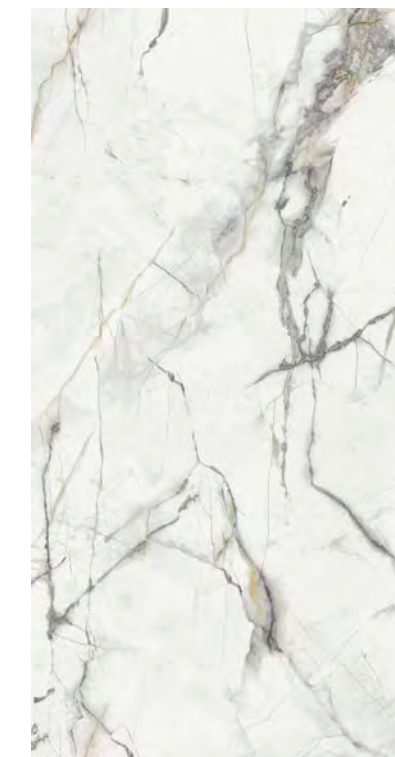

PRESTIGE INVISIBLE GOLD

GRES PORCELLANATO RETTIFICATO COLORATO IN MASSA
RECTIFIED COLOURED BODY PORCELAIN STONEWARE

RETTIFICATO RECTIFIED

120x120 | 48"x48"

60x120 | 24"x48"

60x120 | 24"x48"
Struttura 3D | 3D Structure