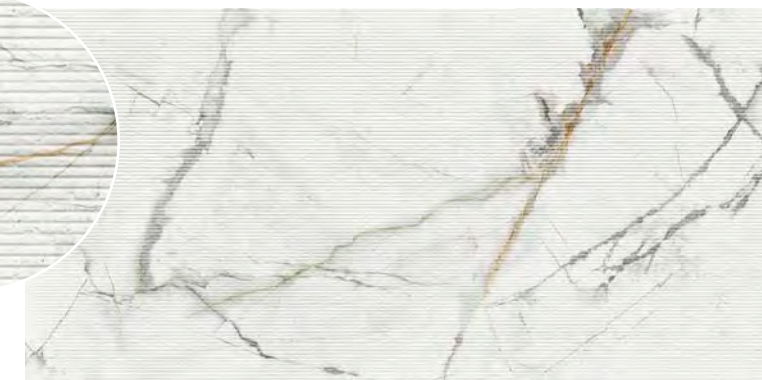

60x120 | 24"x48"
Struttura 3D | 3D Structure