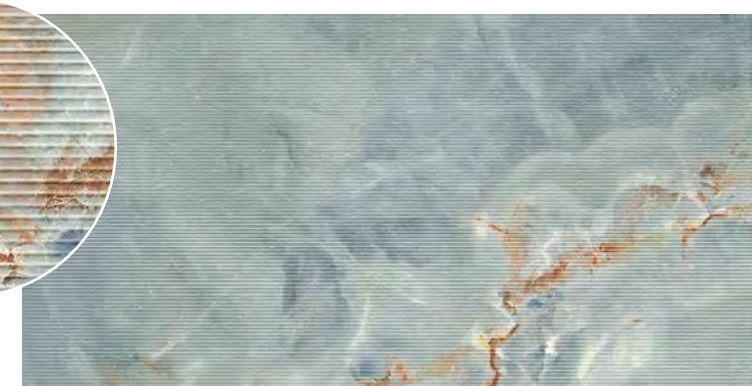

PRESTIGE

ONICE ACQUA

GRES PORCELLANATO RETTIFICATO COLORATO IN MASSA
RECTIFIED COLOURED BODY PORCELAIN STONEWARE

RETTIFICATO
RECTIFIED

60x120 | 24"x48"

30x60 | 12"x24"

60x60 | 24"x24"

60x120 | 24"x48"
Struttura 3D | 3D Structure