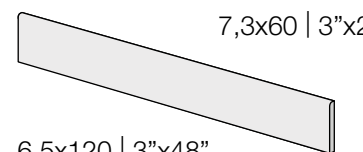

BATTISCOPA SKIRTING

6,5x120 | 3"x48"