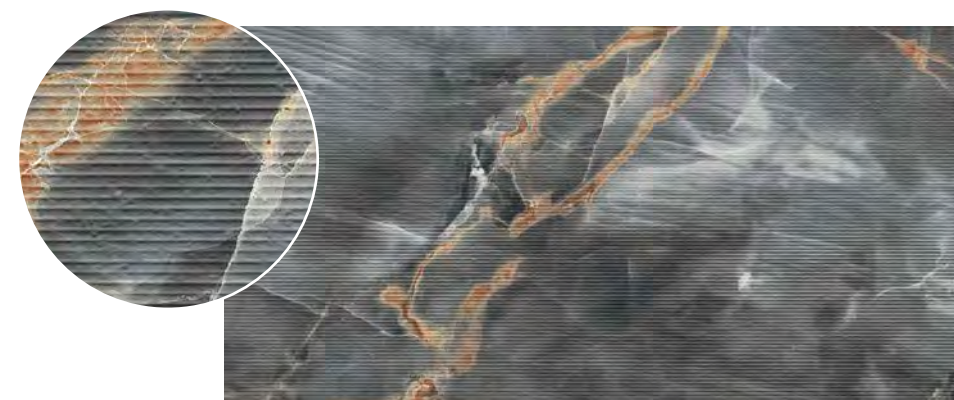

60x120 | 24"x48"
Struttura 3D | 3D Structure

MOSAICI SU RETE MESH-MOUNTED MOSAIC

CHEVRON

BATTISCOPA SKIRTING