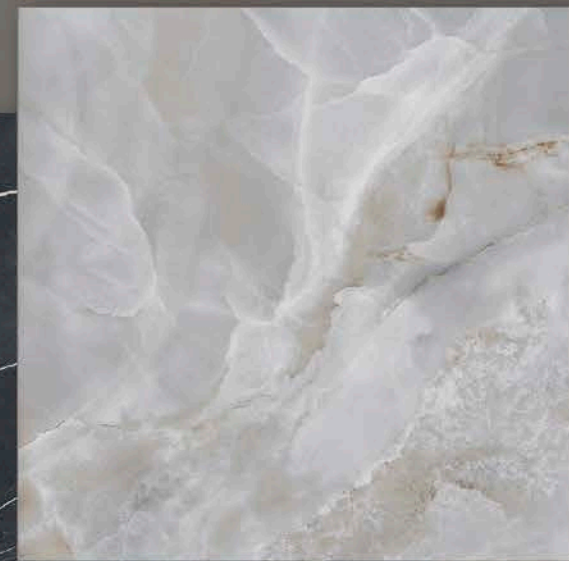

XCLUSIVE
CERAMICA
by **Batisk**

PRESTIGE

GRES PORCELLANATO RETTIFICATO COLORATO IN MASSA
RECTIFIED COLOURED BODY PORCELAIN STONEWARE

FLOOR PRESTIGE | **INVISIBLE GOLD** 120x120 | 48"x48"

WALL CEPPPO DI GRÉ | **PEARL** 60x120 | 24"x48"