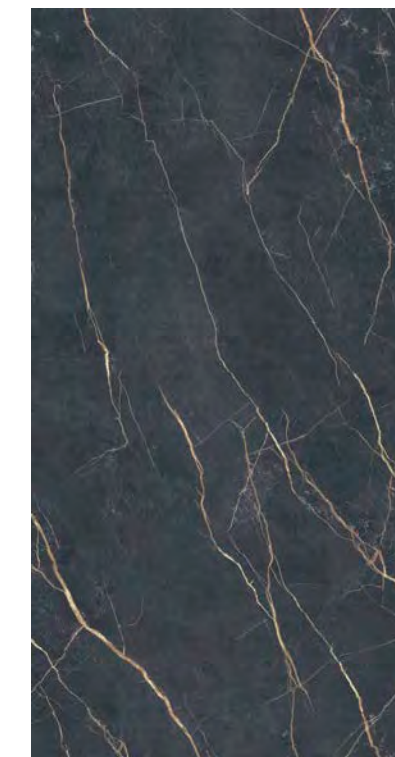

7,3x60 | 3"x24"

6,5x120 | 3"x48"

PRESTIGE LAURENT

GRES PORCELLANATO RETTIFICATO COLORATO IN MASSA
RECTIFIED COLOURED BODY PORCELAIN STONEWARE

RETTIFICATO RECTIFIED

120x120 | 48"x48"

60x120 | 24"x48"

60x120 | 24"x48"
Struttura 3D | 3D Structure