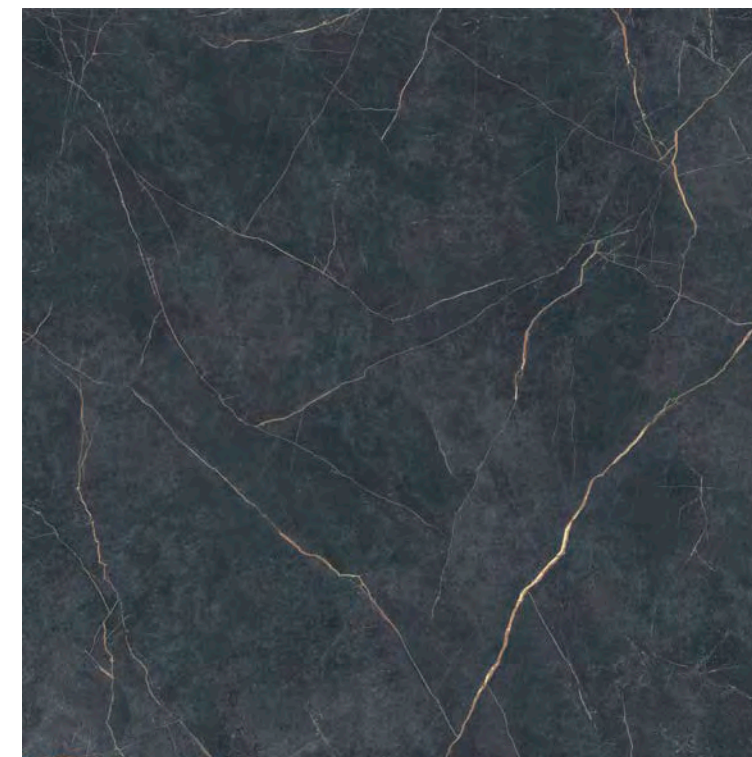

7,3x60 | 3"x24"

6,5x120 | 3"x48"

PRESTIGE LAURENT

GRES PORCELLANATO RETTIFICATO COLORATO IN MASSA
RECTIFIED COLOURED BODY PORCELAIN STONEWARE

RETTIFICATO RECTIFIED

120x120 | 48"x48"

60x120 | 24"x48"

60x120 | 24"x48"
Struttura 3D | 3D Structure