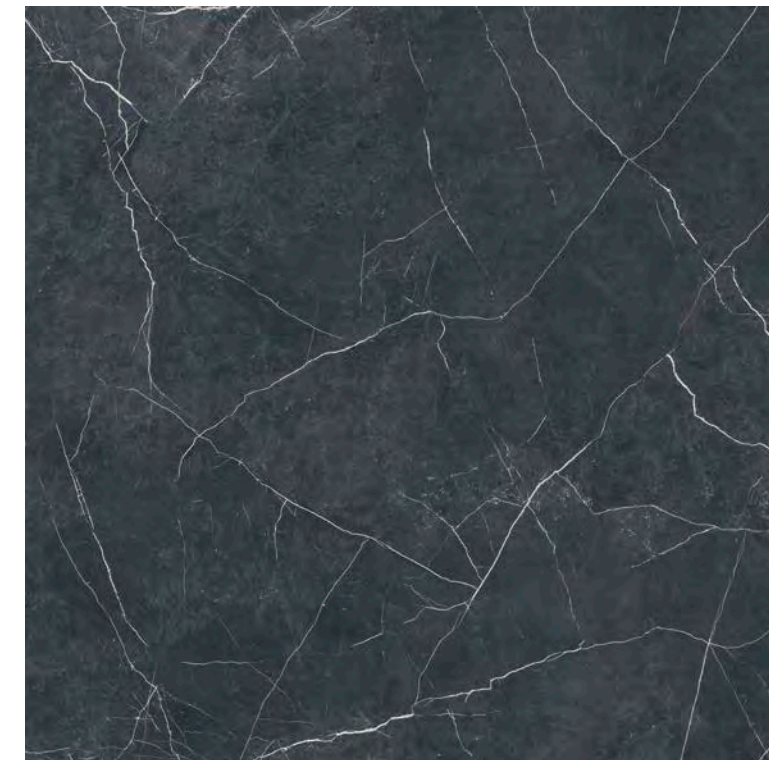

7,3x60 | 3"x24"

6,5x120 | 3"x48"

PRESTIGE MARQUINIA

GRES PORCELLANATO RETTIFICATO COLORATO IN MASSA
RECTIFIED COLOURED BODY PORCELAIN STONEWARE

RETTIFICATO RECTIFIED

120x120 | 48"x48"

60x120 | 24"x48"

60x120 | 24"x48"
Struttura 3D | 3D Structure