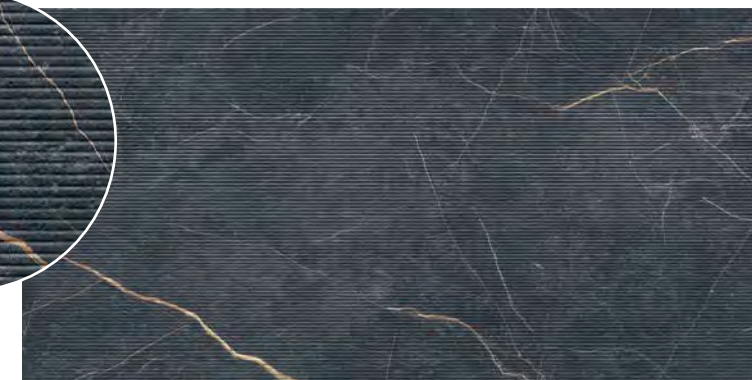

60x120 | 24"x48"
Struttura 3D | 3D Structure