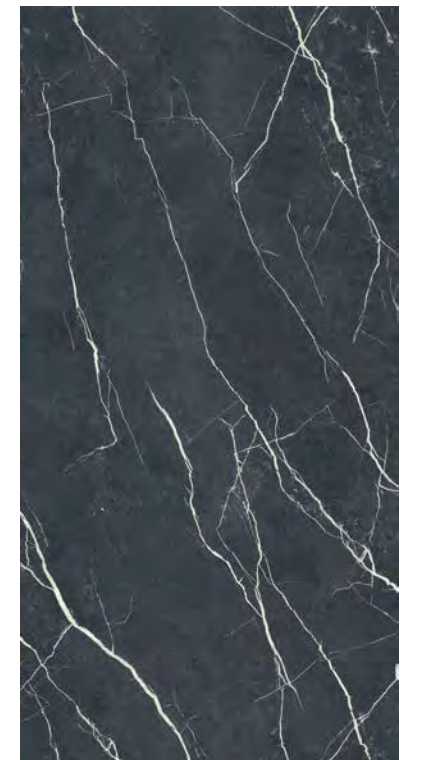

7,3x60 | 3"x24"

6,5x120 | 3"x48"

PRESTIGE MARQUINIA

GRES PORCELLANATO RETTIFICATO COLORATO IN MASSA
RECTIFIED COLOURED BODY PORCELAIN STONEWARE

RETTIFICATO RECTIFIED

120x120 | 48"x48"

60x120 | 24"x48"

60x120 | 24"x48"
Struttura 3D | 3D Structure