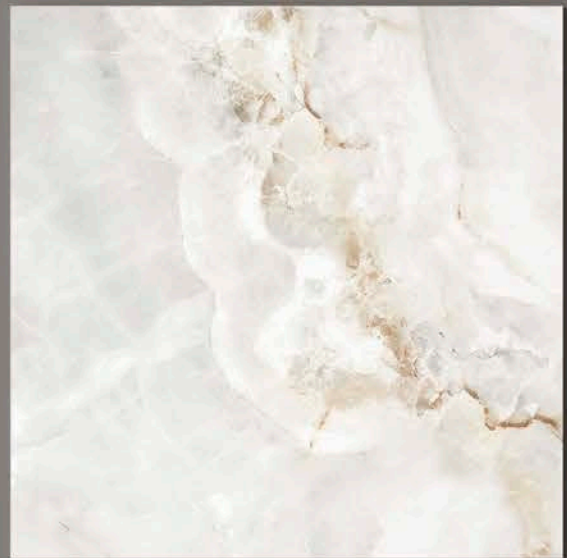

PRESTIGE

GRES PORCELLANATO RETTIFICATO COLORATO IN MASSA
RECTIFIED COLOURED BODY PORCELAIN STONEWARE