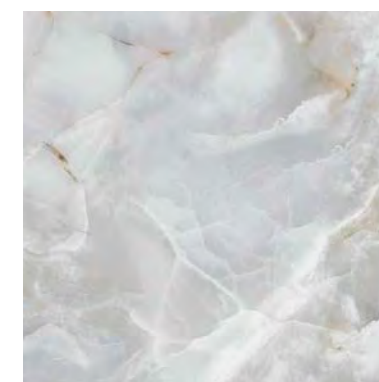

7,3x60 | 3"x24"

6,5x120 | 3"x48"

PRESTIGE ONICE SILVER

GRES PORCELLANATO RETTIFICATO COLORATO IN MASSA
RECTIFIED COLOURED BODY PORCELAIN STONEWARE

RETTIFICATO RECTIFIED

60x120 | 24"x48"

30x60 | 12"x24"

60x60 | 24"x24"