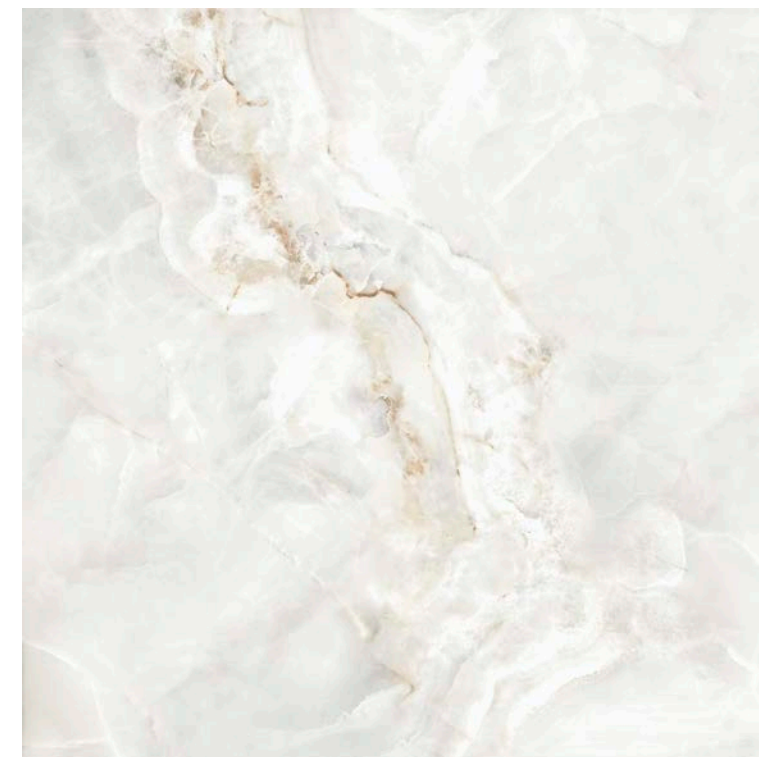

RETTIFICATO RECTIFIED

120x120 | 48"x48"