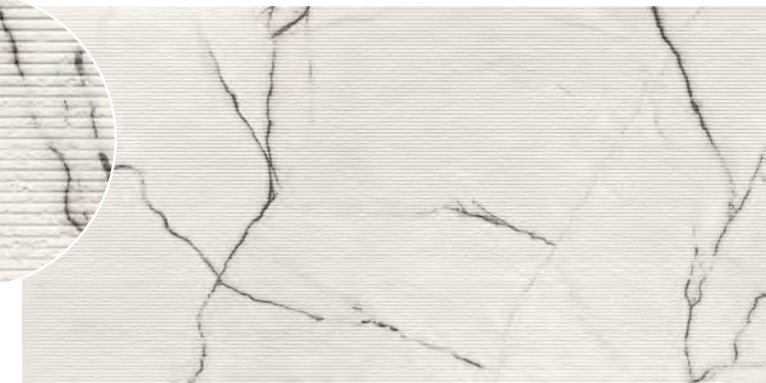

60x120 | 24"x48"
Struttura 3D | 3D Structure